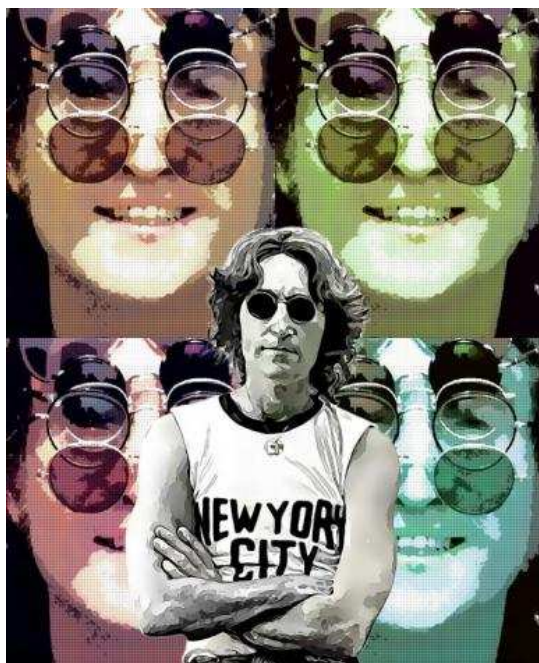

John Lennon, Fine Art Giclee - Artist Raffaele De Leo - Limited Edition nr. 715 - Opera

Luogo **Abruzzo, L'Aquila**
<https://www.annunci.it/x-313984-z>

Artist Raffaele De Leo - John Lennon 7/15 limited edition 2020
Dimensions 50x65cm. including passepartout
The progression number of the work, may vary at the time of purchase.

Print on Premium matte realistic Paper 230 G.
Fine Art Giclèe - Signed and Numbered Print, + certificate of authenticity
works made digitally
It is present in many private collections in ITALY and in EUROPE.

He plays a lot using light and colors, a lot of originality and modernism, also recalling historical and theater characters, giving an always different final touch to each of his creations, In his works he combines reality with fantasy, he uses bold colors and glimpses of realistic places, also combining comic characters, he loves to capture the scene giving each object and character a thousand shades